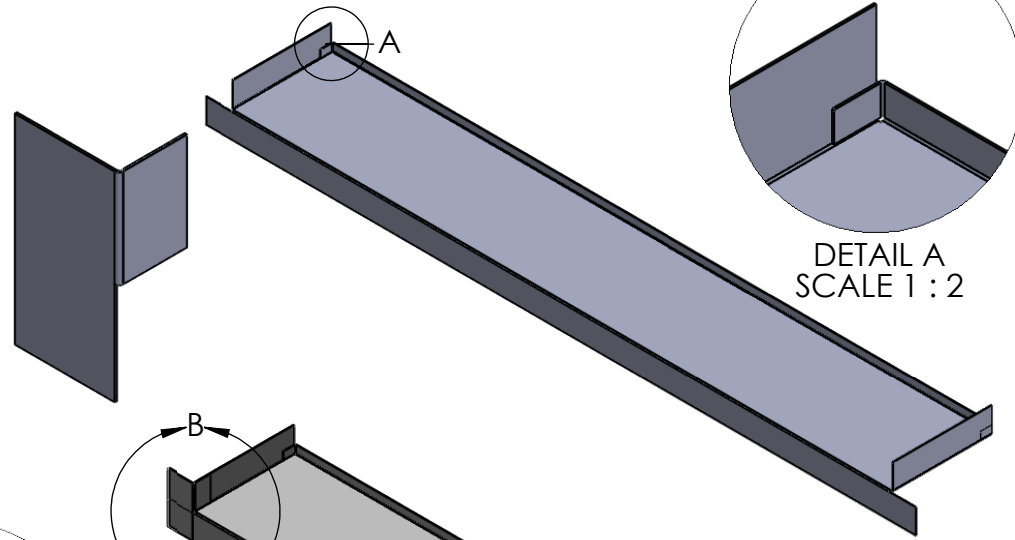

2

1

B

B

A

A

Side View Design

Cameron Carr

Construction Design
3D Modeling
Shop Drawings

805 455-3869
cameron@sideviewdesign.com
www.sideviewdesign.com

TITLE:

Door Pan

Unit. NO.

2

1