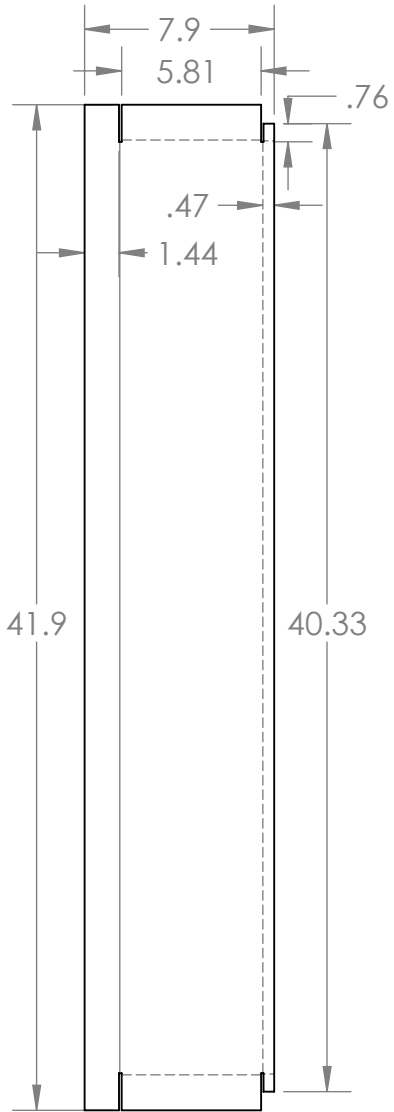

2

1

B

B

A

A

Side View Design

Cameron Carr

Construction Design
3D Modeling
Shop Drawings

805 455-3869
cameron@sideviewdesign.com
www.sideviewdesign.com

TITLE:

Door Pan

Unit. NO.

2

1