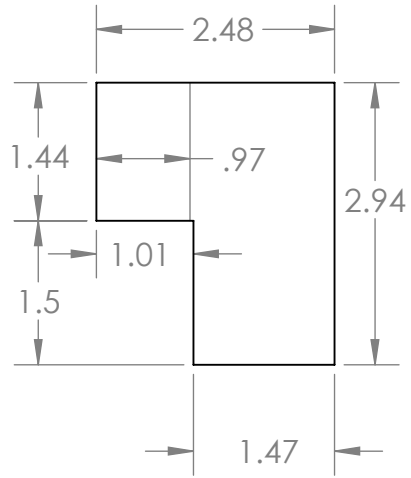

2

1

B

B

A

A

Side View Design

Cameron Carr

Construction Design
3D Modeling
Shop Drawings

805 455-3869
cameron@sideviewdesign.com
www.sideviewdesign.com

TITLE:

Door Pan

Unit. NO.

2

1