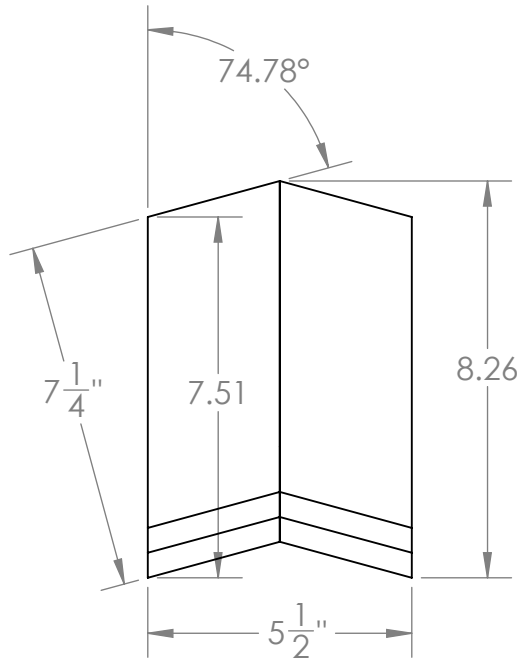

2

1

B

B

A

A

Side View Design

Cameron Carr

Construction Design
3D Modeling
Shop Drawings

805 455-3869
cameron@sideviewdesign.com
www.sideviewdesign.com

TITLE:

Fan Rafters

Rafter Ends

Unit. NO.

2

1