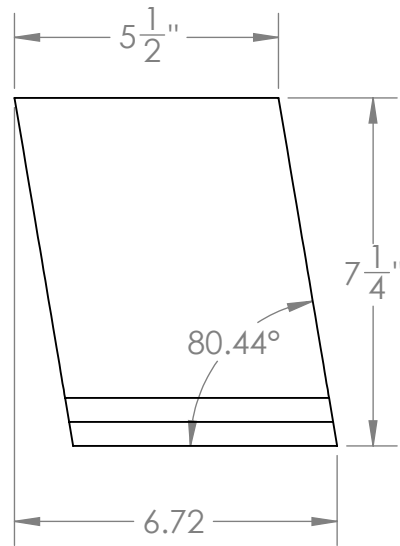

2

1

B

B

A

A

Side View Design

Cameron Carr

Construction Design
3D Modeling
Shop Drawings

805 455-3869
cameron@sideviewdesign.com
www.sideviewdesign.com

TITLE:

Fan Rafters

Rafter Ends

Unit. NO.

2

1