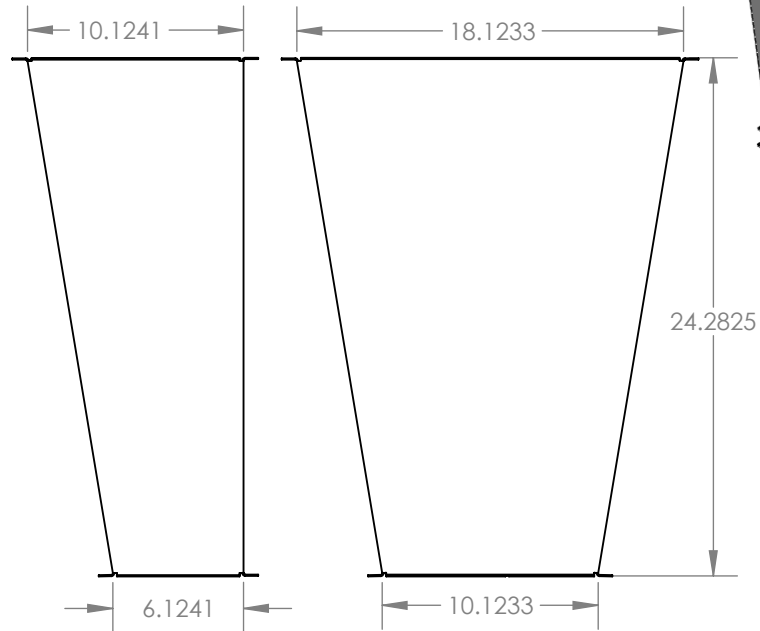

DETAIL A
SCALE 1 : 2

TITLE: **Sheet Metal
Transition_03**

Side View Design
Cameron Carr
805 455-3869
cameron@sideviewdesign.com
www.sideviewdesign.com,

5

4

3

2

1