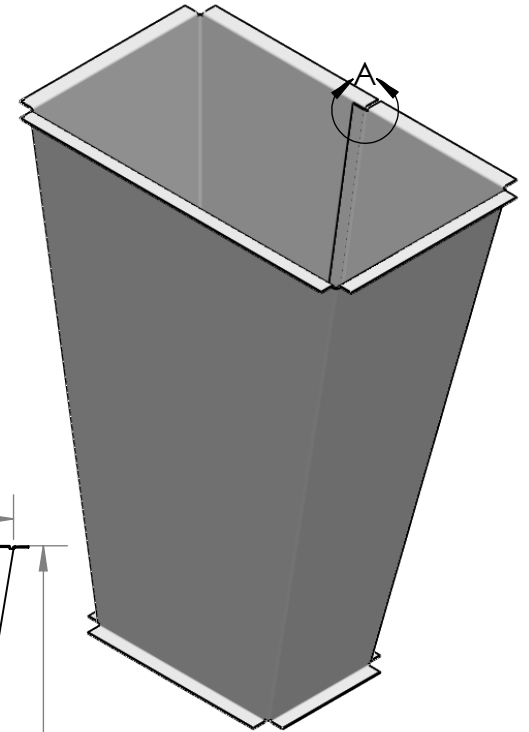

DETAIL A
SCALE 1 : 2

TITLE: **Sheet Metal
Transition_03**

Side View Design
Cameron Carr
805 455-3869
cameron@sideviewdesign.com
www.sideviewdesign.com,

5

4

3

2

1